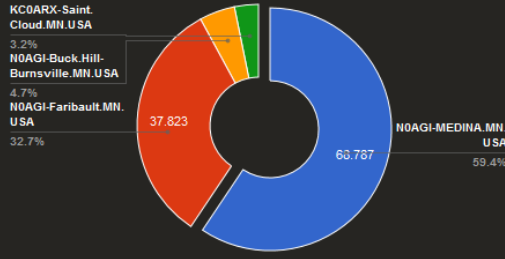

[Getting Started w/ DMR](#)

Welcome to the MNDMR CBridge and Repeater Network System

<http://mndmr.net/>

MNDMR website Dash Board/Net Watch

Statistics for MNDMR Repeaters Network

Top 10 MNDMR Repeaters Call Talk Time

Top 10 MNDMR Repeaters Talk Time

Top 10 MNDMR Users Talk Time

Top 10 MNDMR TG Talk Time

MNDMR Repeater Timeslot Talk Time

CBridge Timeslot Talk Time

Thu, 09 Feb 2017 18:25:31 GMT

Show Realtime Activity Show Loss Report Show Last Activity Report