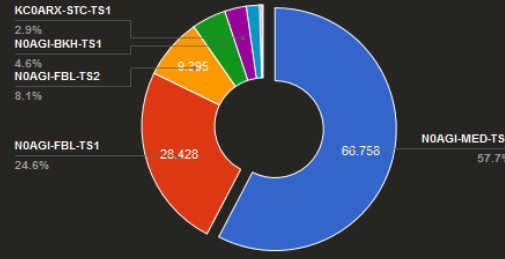

[Getting Started w/ DMR](#)

Welcome to the MNDMR CBridge and Repeater Network System

<http://mndmr.net/>

MNDMR website Dash Board/Net Watch

Statistics for MNDMR Repeaters Network

Top 10 MNDMR Repeaters Call Talk Time

Top 10 MNDMR Repeaters Talk Time

Top 10 MNDMR Users Talk Time

Top 10 MNDMR TG Talk Time

MNDMR Repeater Timeslot Talk Time

CBridge Timeslot Talk Time

Thu, 09 Feb 2017 18:25:31 GMT

Show Realtime Activity Show Loss Report Show Last Activity Report