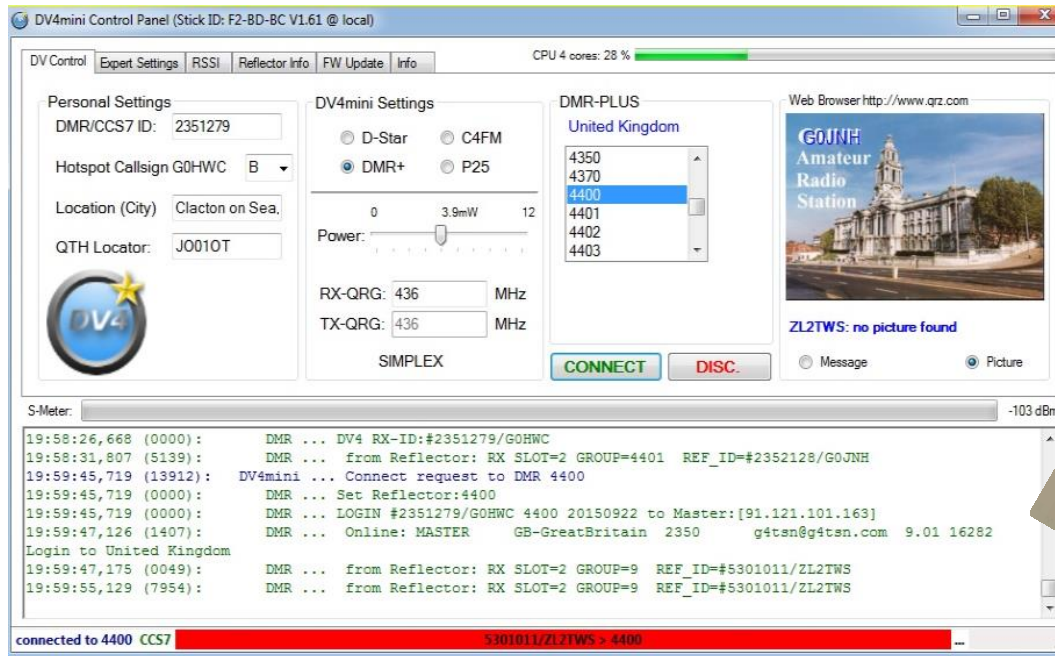

DMR mini repeater

- There are a few mini-repeaters available for the DMR network
- Works like a WiFi local DMR repeater for your radio to communicate with the world
- DV4mini one example