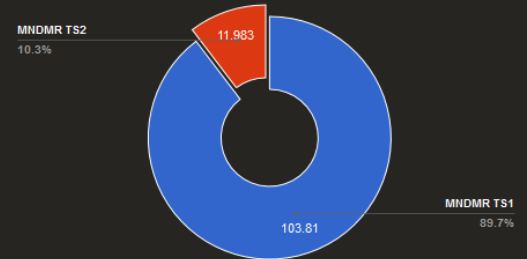

[Getting Started w/ DMR](#)

Welcome to the MNDMR CBridge and Repeater Network System

<http://mndmr.net/>

MNDMR website Dash Board/Net Watch

Statistics for MNDMR Repeaters Network

Top 10 MNDMR Repeaters Call Talk Time

Top 10 MNDMR Repeaters Talk Time

Top 10 MNDMR Users Talk Time

Top 10 MNDMR TG Talk Time

MNDMR Repeater Timeslot Talk Time

CBridge Timeslot Talk Time

Thu, 09 Feb 2017 18:25:31 GMT

Show Realtime Activity Show Loss Report Show Last Activity Report