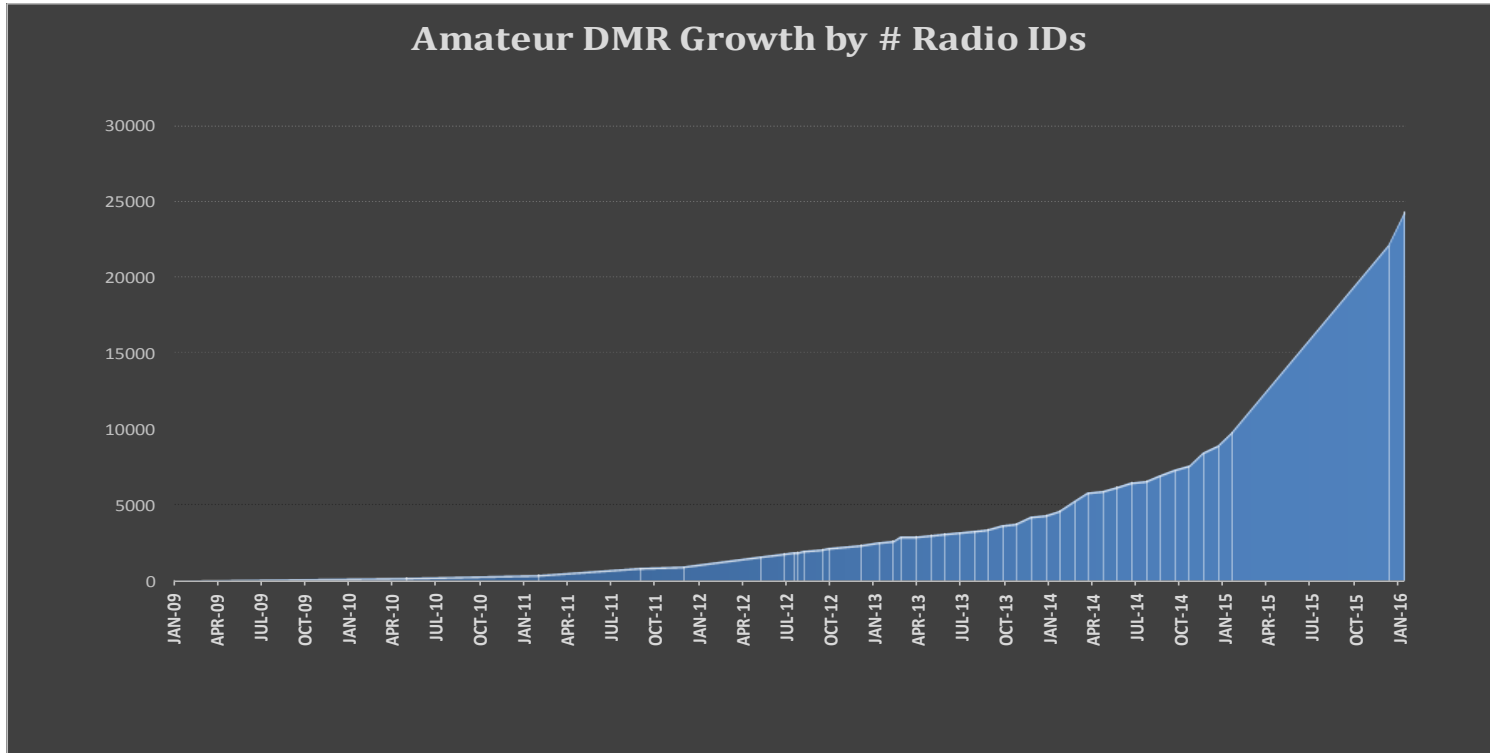

30,000+ DMR Users by now