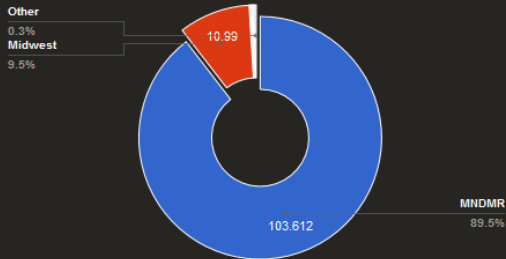

[Getting Started w/ DMR](#)

Welcome to the MNDMR CBridge and Repeater Network System

<http://mndmr.net/>

MNDMR website Dash Board/Net Watch

Statistics for MNDMR Repeaters Network

Top 10 MNDMR Repeaters Call Talk Time

Top 10 MNDMR Repeaters Talk Time

Top 10 MNDMR Users Talk Time

Top 10 MNDMR TG Talk Time

MNDMR Repeater Timeslot Talk Time

CBridge Timeslot Talk Time

Thu, 09 Feb 2017 18:25:31 GMT

Show Realtime Activity Show Loss Report Show Last Activity Report