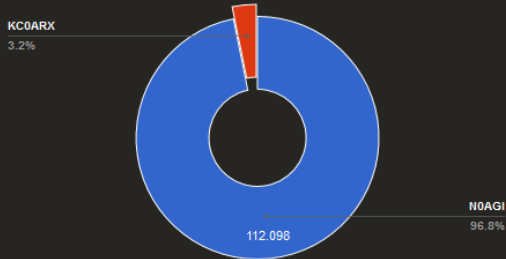

[Getting Started w/ DMR](#)

Welcome to the MNDMR CBridge and Repeater Network System

<http://mndmr.net/>

MNDMR website Dash Board/Net Watch

Statistics for MNDMR Repeaters Network

Top 10 MNDMR Repeaters Call Talk Time

Top 10 MNDMR Repeaters Talk Time

Top 10 MNDMR Users Talk Time

Top 10 MNDMR TG Talk Time

MNDMR Repeater Timeslot Talk Time

CBridge Timeslot Talk Time

Thu, 09 Feb 2017 18:25:31 GMT

Show Realtime Activity Show Loss Report Show Last Activity Report