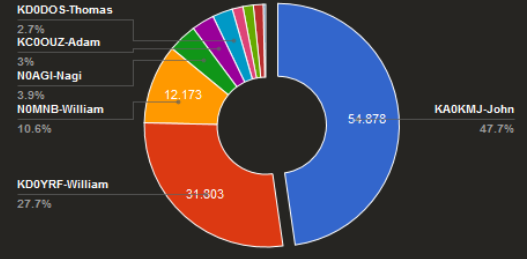

[Getting Started w/ DMR](#)

Welcome to the MNDMR CBridge and Repeater Network System

<http://mndmr.net/>

MNDMR website Dash Board/Net Watch

Statistics for MNDMR Repeaters Network

Top 10 MNDMR Repeaters Call Talk Time

Top 10 MNDMR Repeaters Talk Time

Top 10 MNDMR Users Talk Time

Top 10 MNDMR TG Talk Time

MNDMR Repeater Timeslot Talk Time

CBridge Timeslot Talk Time

Thu, 09 Feb 2017 18:25:31 GMT

Show Realtime Activity Show Loss Report Show Last Activity Report